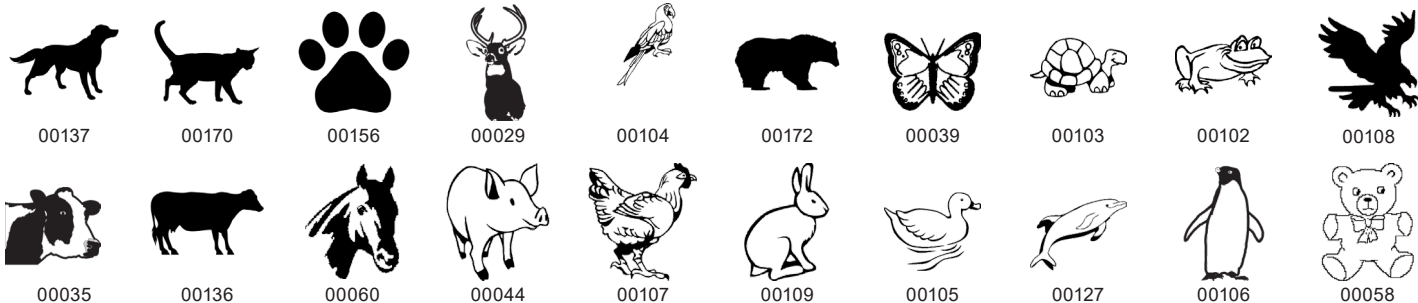

ACCENTS / MONOGRAMS

Shown in actual size, all standard accents and monograms are available at no charge on all check designs.
Accents and monograms are only printed in the upper left corner of the check.

ANIMALS / PETS / WILDLIFE

SPORTS